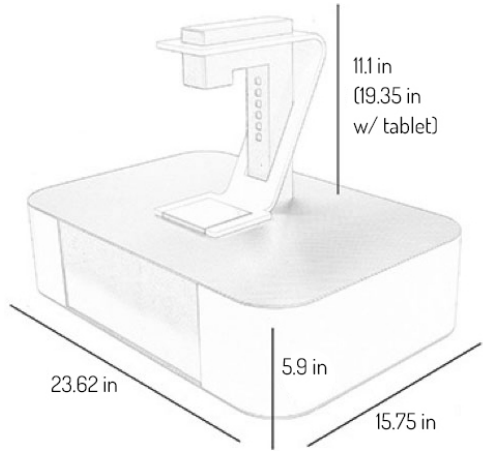

GiG Pro

GiG Pro is an automatic cocktails dispenser with 15 separated lines for liquors, juices, mixes. Easy installation, plug & play, it integrates seamlessly into any counter for Bars, Restaurants, Hotels...

The package includes:

- 1x GiG 15 Pro
- 1x 10" Android Tablet
- 1x Tablet Holder
- 100ft Food Grade Silicone Tube
- 1x Power Adapter 12v + USB
- Bottle Adapters
- Manual

Dimensions w/o tablet (WxDxH)	23.62 x 15.75 x 17 in.
Dimensions with tablet (WxDxH)	23.62 x 15.75 x 25.25 in.
Net Weight	55 lbs.
Gross Weight	62 lbs.
Voltage	12V
Max. Absorbed Power:	75W
Power:	110/220V 50-60hz
Power Cord:	US, EU, AS
Item number:	CMGIG15

- 15 independent lines / no cross contamination
- direct draw from the ingredient bottles