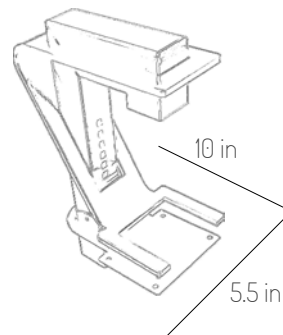

# GiG 8 Modular

GiG 8 Modular is meant to be integrated to your countertops directly. Easy and clean installation in any existing counter or under counter coolers, running on a battery it can also be integrated in compact carts. Pumps are packed in an extra compact enclosure that easily fits most spaces. It comes with 8 independent lines for liquors, juices, mixes... Additionally, an LCD screen gives direct information on battery charge to never run out of power.

The package includes:

- 1x GiG 8 Modular
- 1x 10" Android Tablet
- 1x Faucet Bracket
- 1x Tablet Holder
- 100ft Food Grade Silicone Tube
- 1x Power Adapter 12v + USB
- Bottle Adapters
- Manual

Box dimensions (WxDxH)	11 x 15 x 5 in.
Tower dimensions w/o tablet (WxDxH)	10 x 5.5 x 10.7 in.
Tower Dimensions w/ tablet (WxDxH)	10 x 5.5 x 19 in.
Net Weight	40 lbs.
Gross Weight	45 lbs.
Voltage	12V
Max. Absorbed Power:	75W
Power:	110/220V 50-60hz
Power Cord:	US, EU, AS
Item number:	CMGIGMOD8