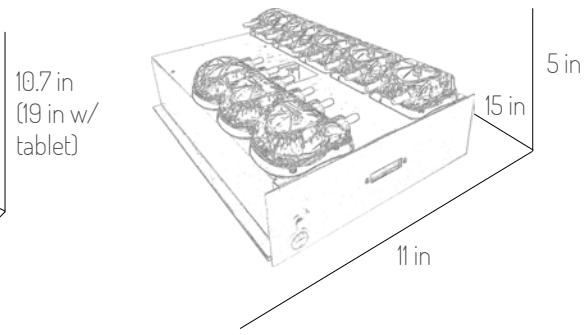

# GiG 8 Modular

GiG 8 Modular is meant to be integrated to your countertops directly. Easy and clean installation in any existing counter or under counter coolers, running on a battery it can also be integrated in compact carts. Pumps are packed in an extra compact enclosure that easily fits most spaces. It comes with 8 independent lines for liquors, juices, mixes... Additionally, an LCD screen gives direct information on battery charge to never run out of power.

The package includes:

- 1x GiG 8 Modular
- 1x 10" Android Tablet
- 1x Faucet Bracket
- 1x Tablet Holder
- 100ft Food Grade Silicone Tube
- 1x Power Adapter 12v + USB
- Bottle Adapters
- Manual

Box dimensions (WxDxH)	11 x 15 x 5 in.
Tower dimensions w/o tablet (WxDxH)	10 x 5.5 x 10.7 in.
Tower Dimensions w/ tablet (WxDxH)	10 x 5.5 x 19 in.
Net Weight	40 lbs.
Gross Weight	45 lbs.
Voltage	12V
Max. Absorbed Power:	75W
Power:	110/220V 50-60hz
Power Cord:	US, EU, AS
Item number:	CMGIGMOD8